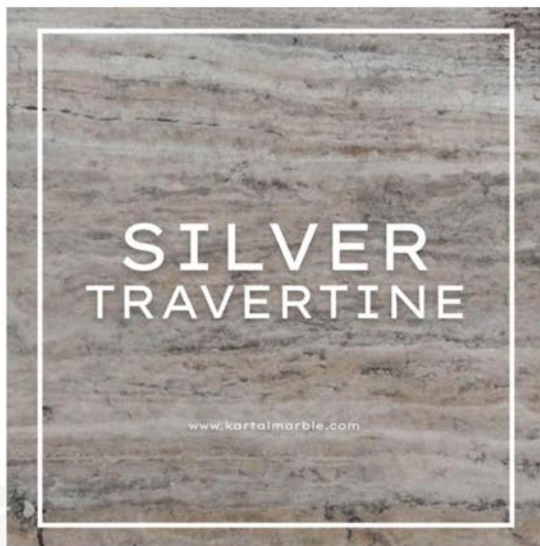

TRAVERTINE COLOURS

PRODUCTS