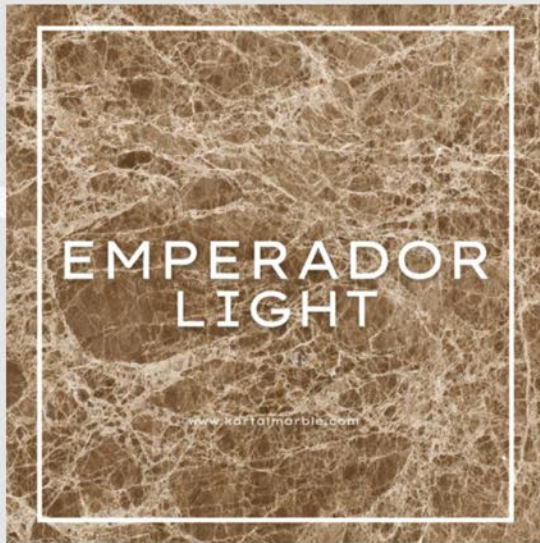

EMPERADOR COLOURS

PRODUCTS