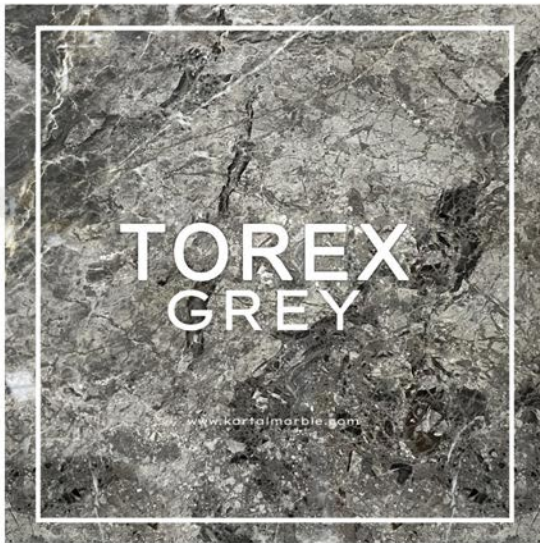

DARK
BEIGE

www.kartalmarble.com

A square panel with a light grey and tan marbled pattern. The text 'GOLDEN BEIGE' is centered in white, uppercase letters. Below it, the website 'www.kartalmarble.com' is printed in a smaller white font.

GOLDEN
BEIGE

www.kartalmarble.com

BEIGE COLOURS

PRODUCTS

GREY COLOURS

PRODUCTS

A square sample of marble with a light grey and beige mottled pattern, framed by a thin white border.

TUNDRA
GREY