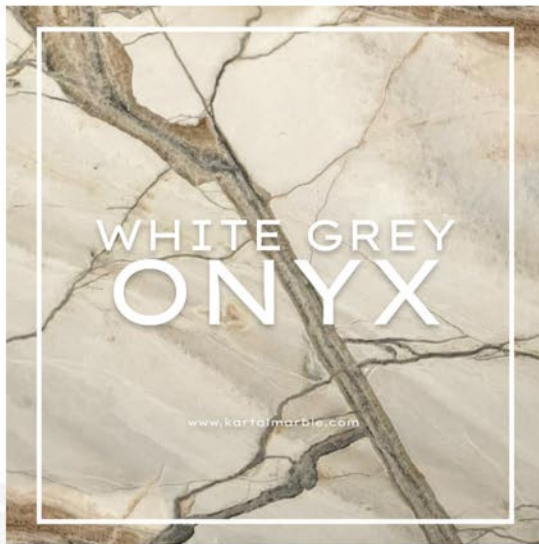

ONYX

www.kartamarble.com

WHITE GREY
ONYX

www.kartamarble.com

ONYX COLOURS

PRODUCTS

A square sample of light-colored travertine with a prominent horizontal vein pattern. The stone has a warm, beige tone with darker brown veins and small dark spots. A thin white border frames the sample.