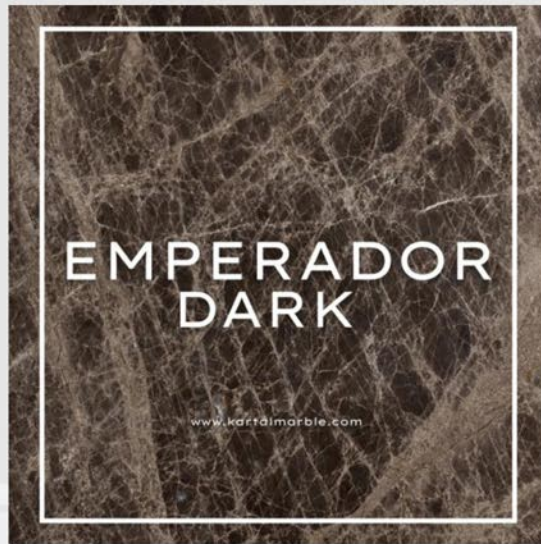

EMPERADOR COLOURS

PRODUCTS